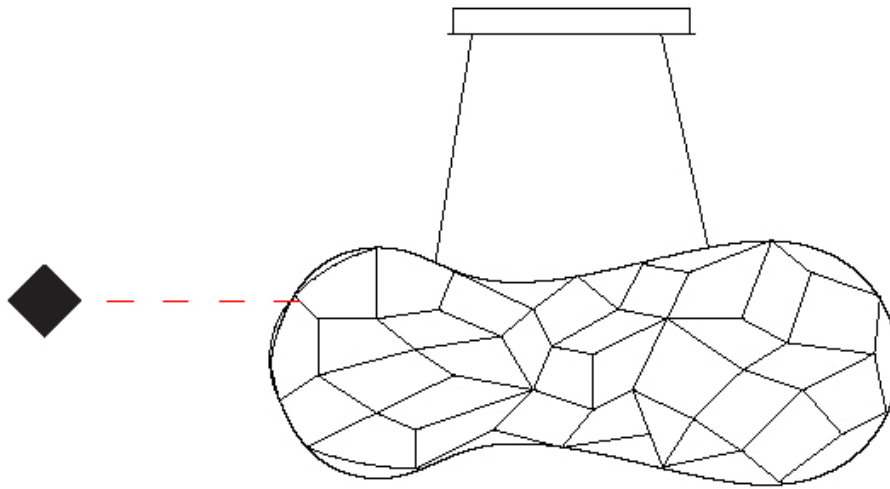

D101668-

PROJECT	_____
TYPE	_____
SPECIFIER	_____
QUANTITY	_____
DATE	_____