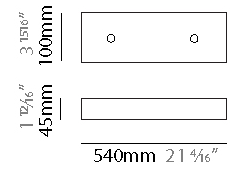

CLOUD SUSPENSION

D101668-

base number	LED	Color	Finish
	Dimming	Temperature	Options

1. To build a product code in our configurator select the specify button on the base model # product page
2. To build a manual product code on this datasheet choose from the options listed below in blue font and add the suffix to the base model #

GENERAL

Series: Cloud
Brand: Quasar
Division: Design
Mounting Type: Suspension
Mounting Location: Ceiling
Subcategory: Ambient

PHYSICAL

Shape: Abstract
Length (mm): 1500
Length (in): 59 1/16"
Width (mm): 600
Width (in): 23 5/8"
Height (mm): 600
Height (in): 23 5/8"
Max. Overall Height (mm): 2600
Max. Overall Height (in): 102 3/8"
Light Distribution: Omnidirectional
Weight (kg): 5
Weight (lbs): 11.02
Fixture Finish: NIC / BRA / BBR
Fixture Material: Metal
Cable Details: 2000mm Cable
Upon Request: Custom Sizes

ELECTRICAL

Lamp Type: LED
Input Wattage (W): 59.4
Dimming: Non-Dimming / Phase Dimming (120vac Only)
Driver Included: Yes
Driver Location: Integrated
Driver Type: Constant Voltage - Universal
Driver Class: Class 2
Input Voltage (V): 120 - 277
Output Voltage (V): 12
Upon Request: Integral: 0-10Vdc dimming

LED

Number of LEDs: 99
Color Temperature (°K): 2400 / 2800
Max. Delivered Lumen (lm): 2970 (2800K)
CRI: >90 CRI
Lamp Life (hrs): 50000

OPTICAL

RATINGS AND CERTIFICATIONS

Certified By: Certified for North American Standards
IP rating: IP20