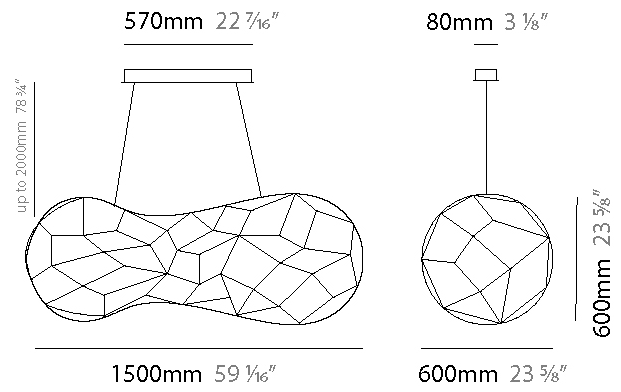

CLOUD SUSPENSION

D101668-

base number	LED	Color	Finish
	Dimming	Temperature	Options

1. To build a product code in our configurator select the specify button on the base model # product page
2. To build a manual product code on this datasheet choose from the options listed below in blue font and add the suffix to the base model #

GENERAL

Series: Cloud
Brand: Quasar
Division: Design
Mounting Type: Suspension
Mounting Location: Ceiling
Subcategory: Ambient

PHYSICAL

Shape: Abstract
Length (mm): 1500
Length (in): 59 1/16"
Width (mm): 600
Width (in): 23 5/8"
Height (mm): 600
Height (in): 23 5/8"
Max. Overall Height (mm): 2600
Max. Overall Height (in): 102 3/8"
Light Distribution: Omnidirectional
Weight (kg): 5
Weight (lbs): 11.02
Fixture Finish: NIC / BRA / BBR
Fixture Material: Metal
Cable Details: 2000mm Cable
Upon Request: Custom Sizes

ELECTRICAL

Lamp Type: LED
Input Wattage (W): 59.4
Dimming: Non-Dimming / Phase Dimming (120vac Only)
Driver Included: Yes
Driver Location: Integrated
Driver Type: Constant Voltage - Universal
Driver Class: Class 2
Input Voltage (V): 120 - 277
Output Voltage (V): 12
Upon Request: Integral: 0-10Vdc dimming

LED

Number of LEDs: 99
Color Temperature (°K): 2400 / 2800
Max. Delivered Lumen (lm): 2970 (2800K)
CRI: >90 CRI
Lamp Life (hrs): 50000

OPTICAL

RATINGS AND CERTIFICATIONS

Certified By: Certified for North American Standards
IP rating: IP20