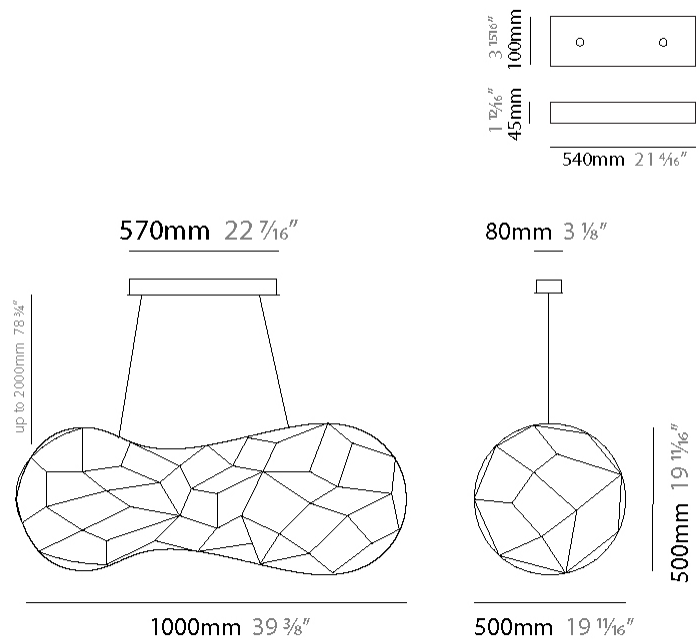

CLOUD SUSPENSION

D101667-

base number	LED	Color	Finish
	Dimming	Temperature	Options

1. To build a product code in our configurator select the specify button on the base model # product page
2. To build a manual product code on this datasheet choose from the options listed below in blue font and add the suffix to the base model #

GENERAL

Series: Cloud
Brand: Quasar
Division: Design
Mounting Type: Suspension
Mounting Location: Ceiling
Subcategory: Ambient

PHYSICAL

Shape: Abstract
Length (mm): 1000
Length (in): 39 3/8
Width (mm): 500
Width (in): 19 11/16
Height (mm): 500
Height (in): 19 11/16
Max. Overall Height (mm): 2500
Max. Overall Height (in): 98 7/16
Light Distribution: Omnidirectional
Weight (kg): 4
Weight (lbs): 8.82
Fixture Finish: NIC / BRA / BBR
Fixture Material: Metal
Cable Details: 2000mm Cable
Upon Request: Custom Sizes

ELECTRICAL

Lamp Type: LED
Input Wattage (W): 39.6
Dimming: Non-Dimming / Phase Dimming (120vac Only)
Driver Included: Yes
Driver Location: Integrated
Driver Type: Constant Voltage - 120/277Vac
Driver Class: Class 2
Input Voltage (V): 120 - 277
Output Voltage (V): 12
Upon Request: (Not included - see components) Integral: 0-10Vdc dimming

LED

Number of LEDs: 66
Color Temperature (°K): 2400 / 2800
Max. Delivered Lumen (lm): 1980 (2800K)
CRI: >90 CRI
Lamp Life (hrs): 50000

OPTICAL

RATINGS AND CERTIFICATIONS

Certified By: Certified for North American Standards
IP rating: IP20