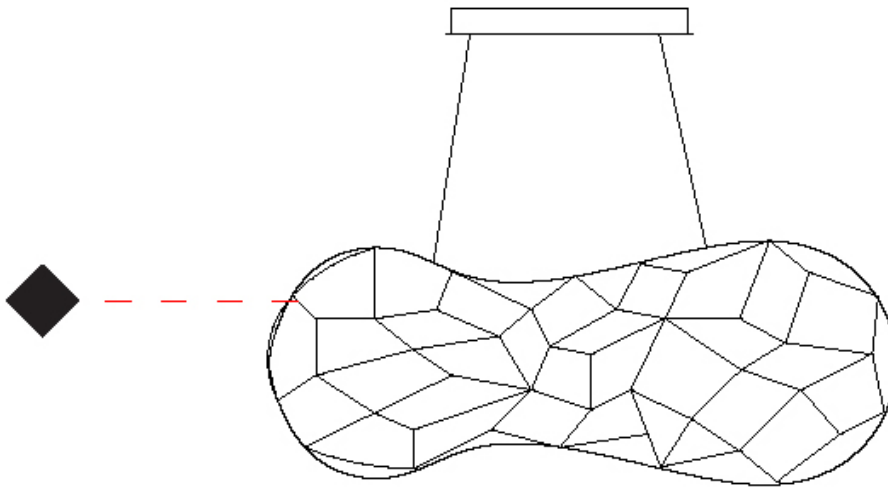

D101667-

PROJECT

TYPE

SPECIFIER

QUANTITY

DATE